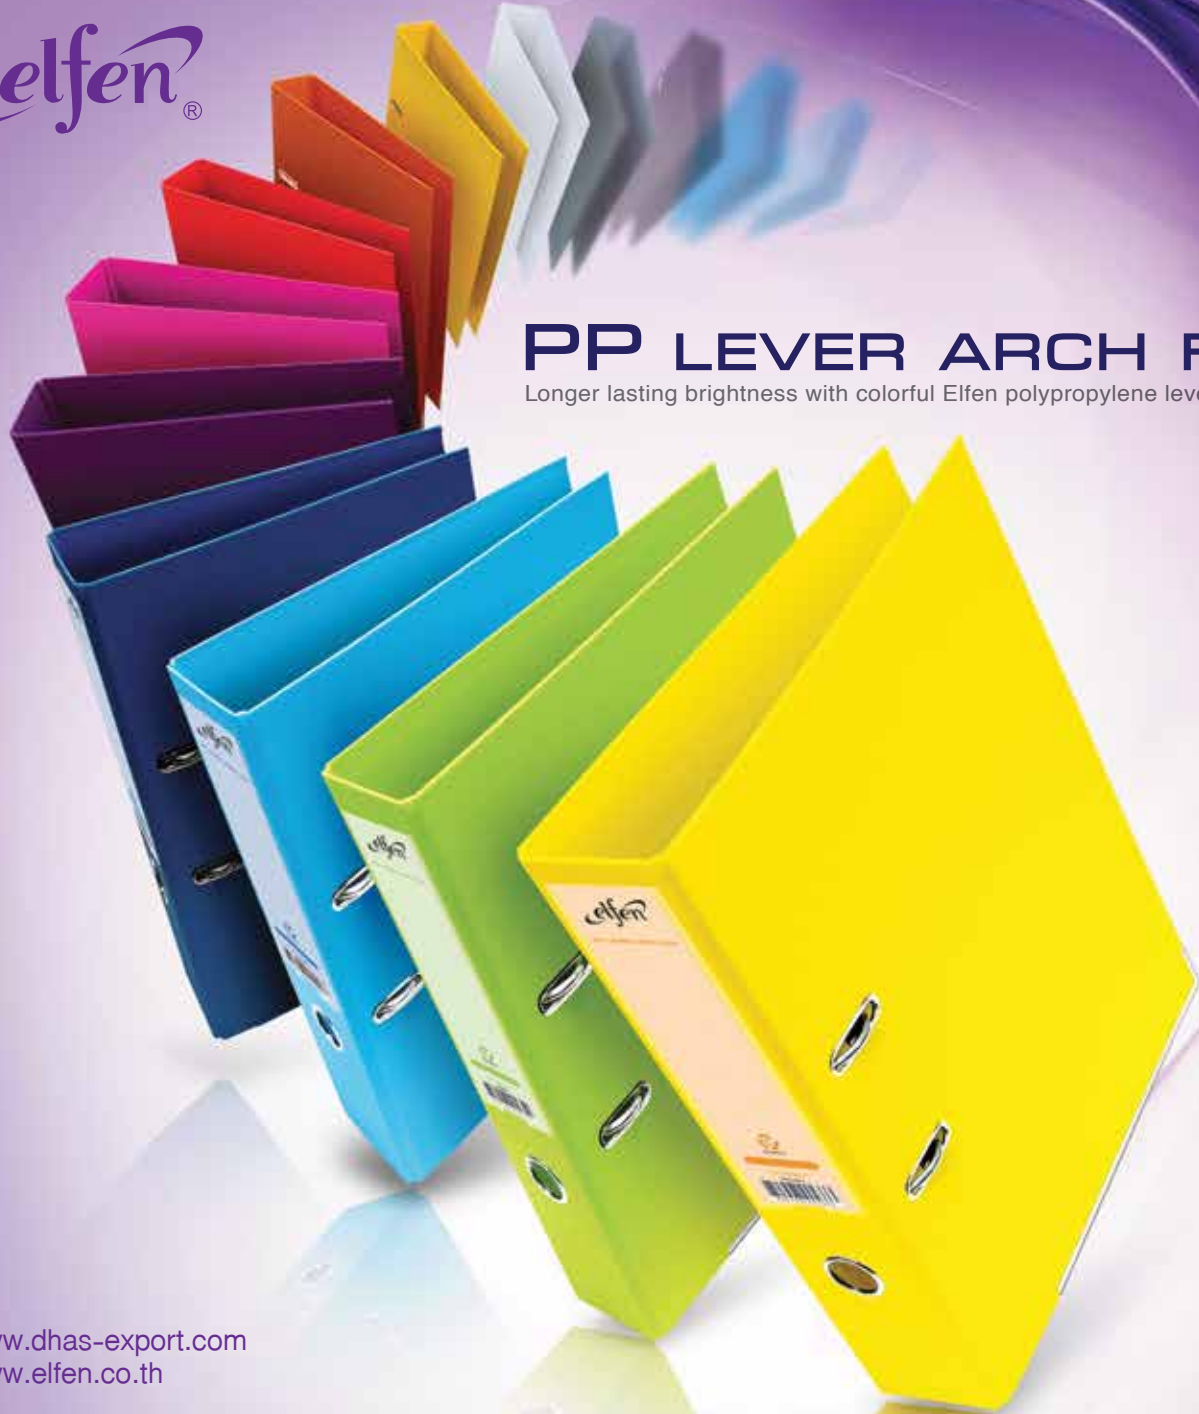

PP LEVER ARCH FILE

Longer lasting brightness with colorful Elfen polypropylene lever arch files