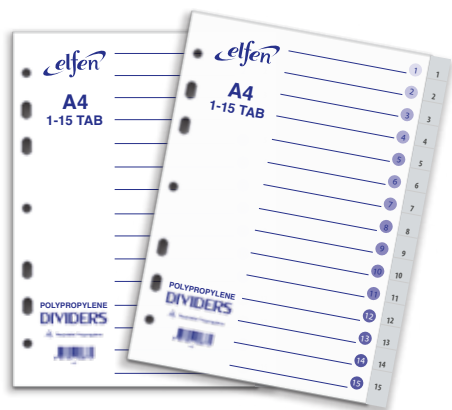

■ PP DIVIDER AND INDICES 1015

Code	Description	Size	Packing
1015	PP Indices 1-15	A4	80 Sets/ Carton