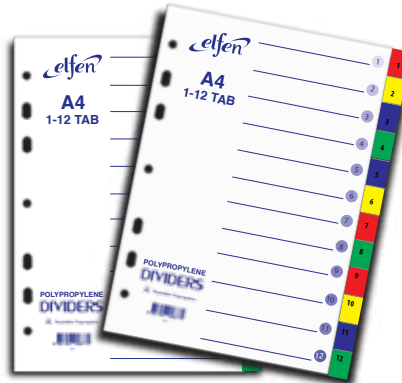

Packing

100 Sets/ Carton

PP DIVIDER AND INDICES 1112C

- With numeric printing

Code	Description	Size
1112C	12 Tabs Color	A4

Packing

100 Sets/ Carton