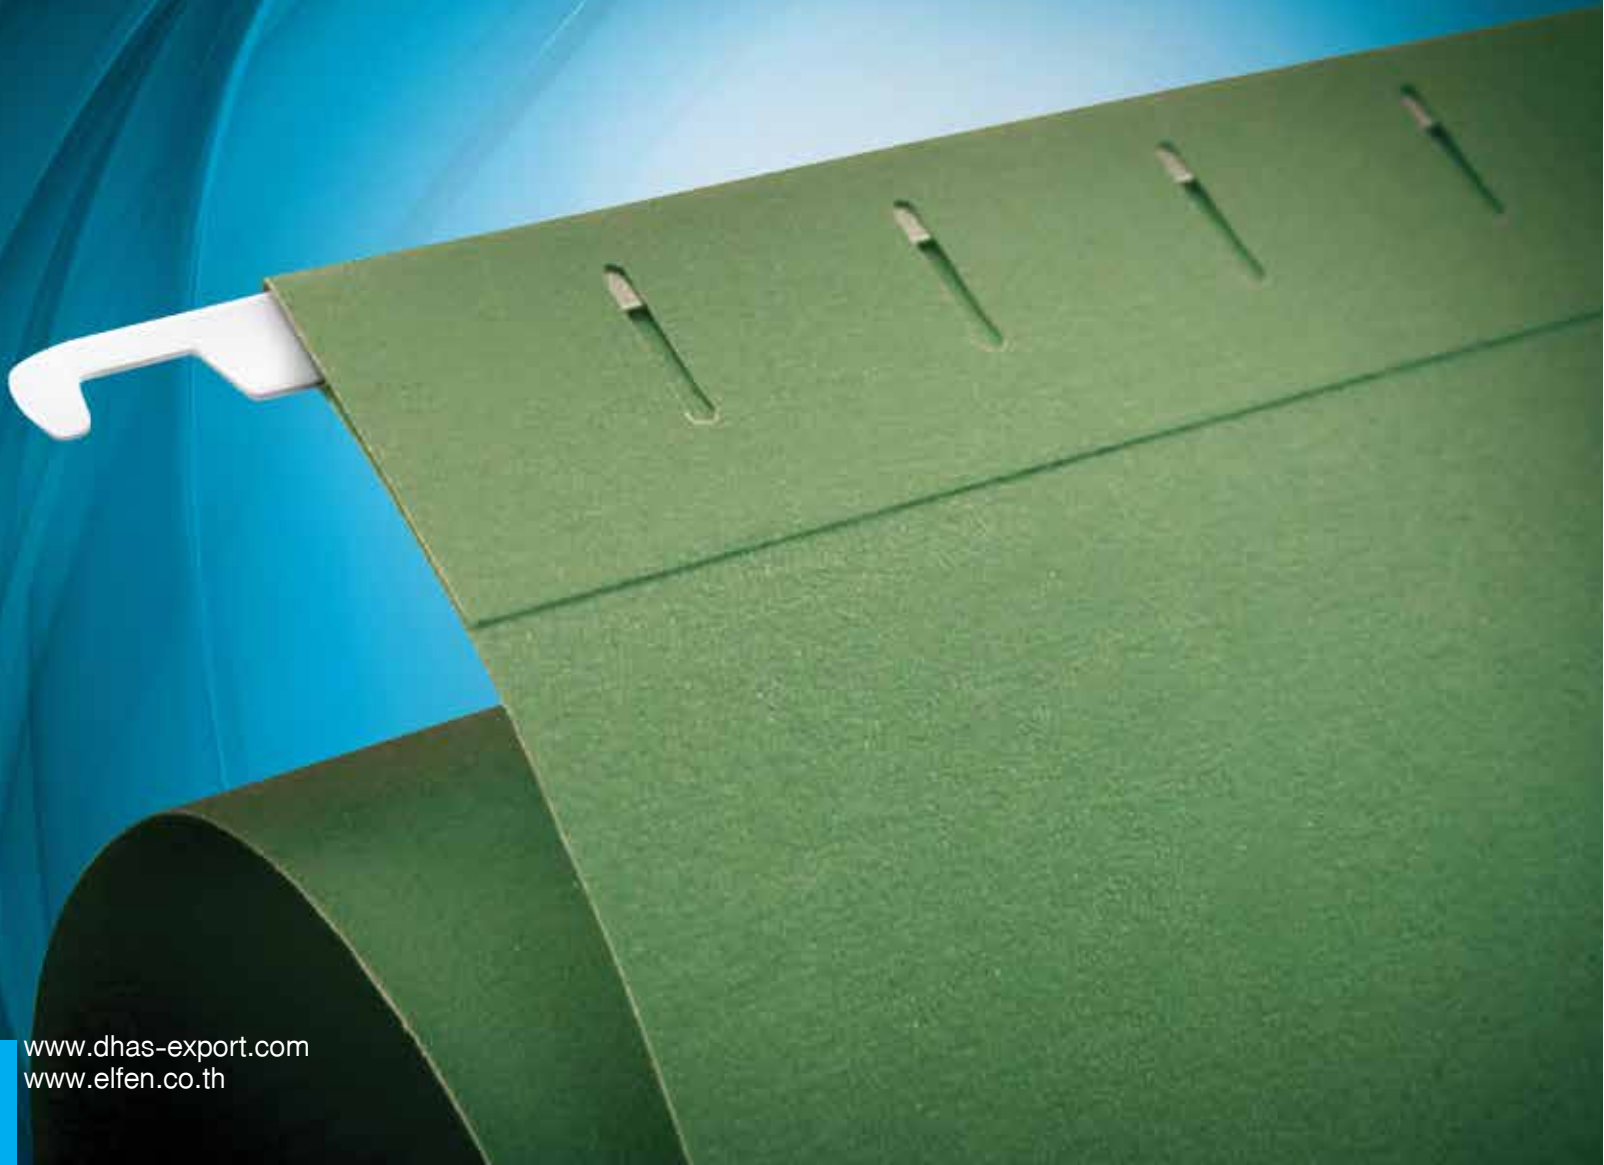

SUSPENSION FILES

Durable suspension files ready for a tough time at office

www.dhas-export.com
www.elfen.co.th