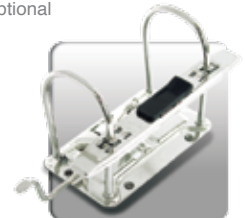

Packing

Assembled Mechanism	24 Pcs/ Carton
Slide Mechanism	50 Pcs/ Carton

Standard Mechanism

Standard Color :